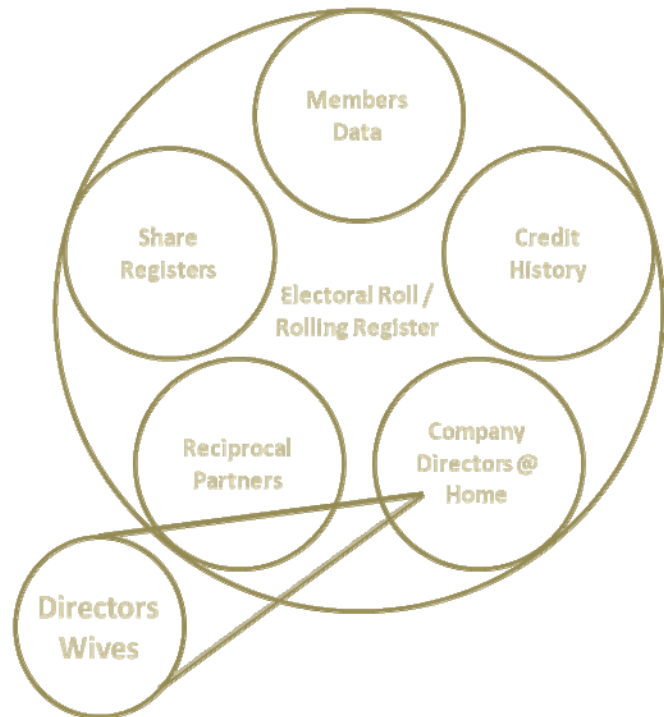

GOLD FILE – Directors Wives @ Home

Multi-sourced pool, designed to provide clients with a solution for every campaign.

38 million records, 24 million households, ideal for the large mailer.

Over 300 individual selections can be made ensuring even the most targeted of campaign can be catered for.

Over 80 current syndicate members

Directors Wives @ Home Address: 0-12 month recency = 828,181

Data has been collected from Companies House. Directors verify both their business & home addresses with Companies House. By taking the Directors home address and matching back to the ADM Gold File it has been possible to identify the Directors partner.