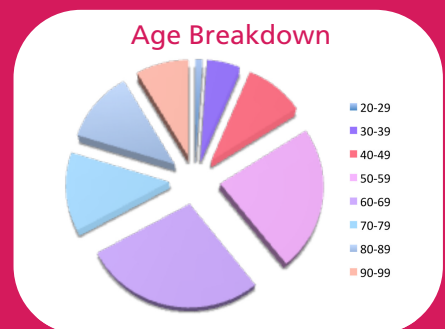

Key Selections:	D.O.B	Affluence Band	Property Type	Hobbies / Interests
	Gender	Shareholder	Charity & Cause	Newspaper Read

### Profile

- 75% male, 15% female
- Aged 50-85 (selectable by age)
- Empty Nesters
- 99% home owners
- Own multiple properties
- 28% semi detached  
62% detached  
7% terrace and 3% Flat.
- Directors -18%
- Broadsheet – 72%,  
mid market – 25%  
tabloid – 3%
- Interests include: Speculative investments, Charity, Reading, Investments, Gardening, Antiques, Eating Out, Fashion, Theatre, Wildlife, Current Affairs, Music, Voluntary Work, Wines.